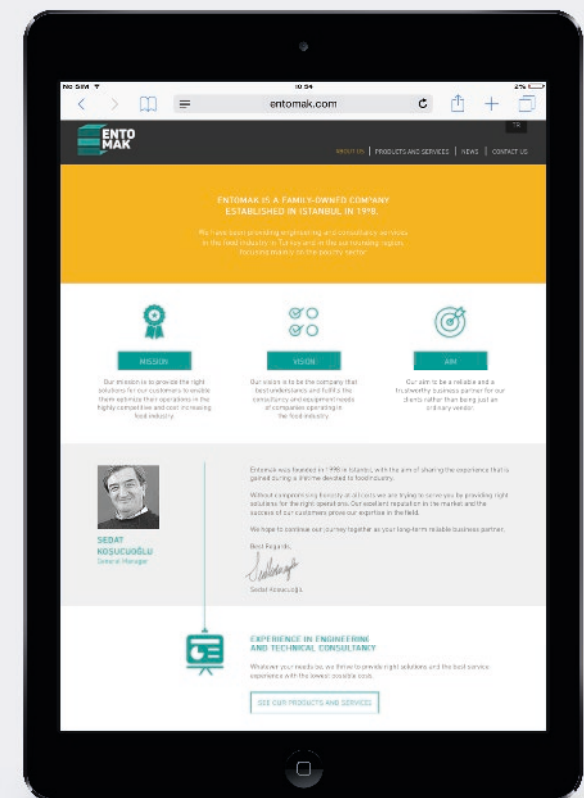

Logo versions for different uses

We created variations of the Entomak logo which allowed various applications on multiple media.

Colour palette

The selected colours aim to represent the industrial nature of the company while triggering a modern and trustworthy feeling. The colour palette is also aligned with their main partners' so that when displayed together they look coherent.

WEBSITE DESIGN & DEVELOPMENT

User friendly website

All the technical information about all the machinery that Entomak sells is available on their website. We categorised all the information, and created the sitemap in such a way so that the visitors could find all they needed without getting lost on the site.