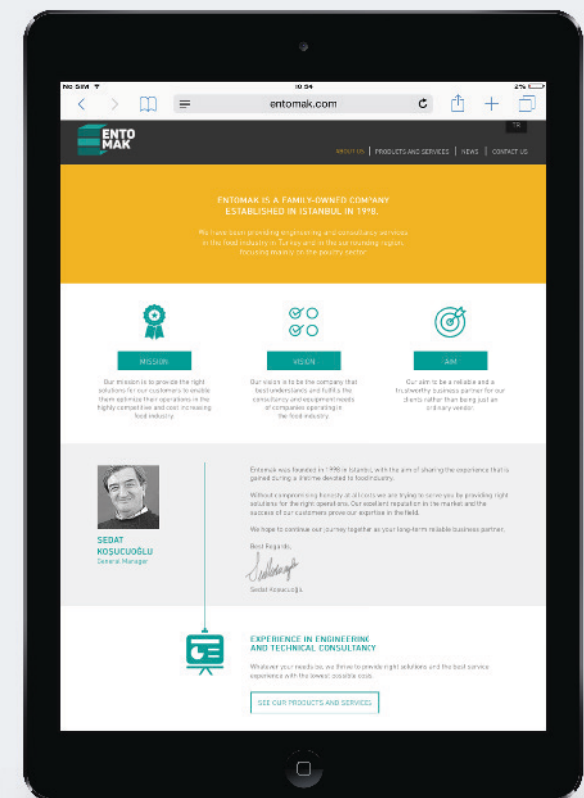

PARAGRAPHS
DINPRO LIGHT

ABCDEFGHIJKLMNOPQRSTUVWXYZ
abcdefghijklmnopqrstuvwxyz
1234567890

WEBSITE DESIGN & DEVELOPMENT

User friendly website

All the technical information about all the machinery that Entomak sells is available on their website. We categorised all the information, and created the sitemap in such a way that visitors could find everything they needed without getting lost on the site.